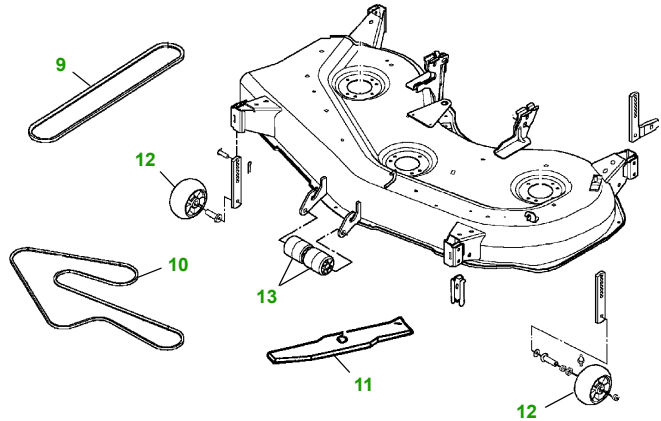

MAINTENANCE REMINDER SHEET

LX279 with 48C Deck

Lawn Tractor

Tractor S/N

48" Convertible Deck

Deck S/N

Key	Part No.	Description
1	AM107423	ENGINE OIL FILTER
2	AM116304	FUEL FILTER - IN-LINE
	GY20709	FUEL FILTER - IN-LINE (PACKAGE)
3	M76076	FOAM AIR FILTER ELEMENT
	MIU10778	PAPER AIR FILTER ELEMENT
4	M138938	SPARK PLUG
5	M146667	BELT - TRACTION DRIVE
6	AM131841	KEY - PADDED
	AM132500	IGNITION SWITCH

Key	Part No.	Description
7	TY25881	BATTERY
8	AD2062R	HALOGEN HEADLIGHT BULB
9	M143019	BELT - PRIMARY
10	M154958	BELT - SECONDARY
11	M145476	BLADE - STANDARD
	M127673	BLADE - MULCHING
12	AM133602	GAGE WHEEL - FRONT
	AM125172	GAGE WHEEL - REAR
13	M113955	ROLLER

"As Needed" Parts

Qty	Part No	Item
1	AM123507	Fuel Cap
1	AM130907	Mower Deck Leveling Gauge
1	TY26183	Grease Gun

FOR ON-LINE PARTS ASSISTANCE:

www.JDParts.Deere.com

- VIEW [John Deere Parts Catalog](#) to look-up part numbers
- ORDER parts on-line from your [John Deere Dealer](#)
- SEARCH for parts for [YOUR specific model](#)
- SEARCH for parts by [Partial Part Number](#)